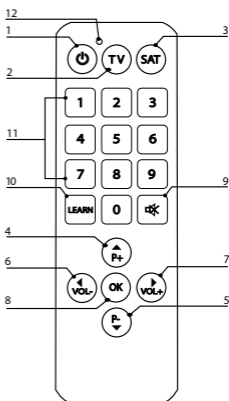

nedis

TVRC21SNBK Remote control

Specifications:

- Batteries:
2x AAA / LR03
(not incl.)

Description

English

1. On/off button	Press the button to switch the TV on or off.
2. TV button	Press this button to control the TV.
3. Satellite button	Press this button to control the set-top-box or other programmed devices.
4. Previous program button	Press the buttons to navigate through the programs.
5. Next program button	
6. Volume - button	Press the button to increase or decrease the volume.
7. Volume + button	
8. OK button	Press the button to confirm a selection.
9. Mute button	Press the button to mute the sound..
10. Learn button	In learn mode, press the button to activate the signal before copying functions from other remote controls.
11. Digit buttons	Press the buttons to select the channel.
12. LED indicator	The LED indicator shows the status of the device.

Use

Programming the remote control to the TV or another device

- Switch on the device to be programmed.
- Look for the brand of the TV that you want to program in the code list. Make a note of the first code in the list.
- Press and hold the TV or satellite button of the remote control until the LED indicator comes on.
- Enter the previously identified code.
Note: If the LED indicator goes off, it indicates that the code is accepted. If it switches on or off the TV, it indicates that the code is correct. If it does not switch on or off the TV, repeat from step 2 to try another code.